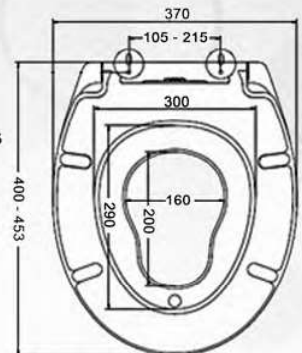

TS-510

SLOW CLOSE

Carton
5
Quantity

TOP OR BOTTOM FIXING HINGES

FAMILY 2

The **TS-8400FS** Family Seat assists with Toilet Training for young Children. An in built magnet in the lid holds the Toilet Training Seat in place until released.

- Assists in Toilet Training
- Child Seat magnetically secures in lid when not in use
- Moulded Wood
- Chrome Plated Hinges

MAGNETIC SEAT CLIP

TS-8400FS

B/CODE: 9312343069455

Magnetically Secured Training Seat