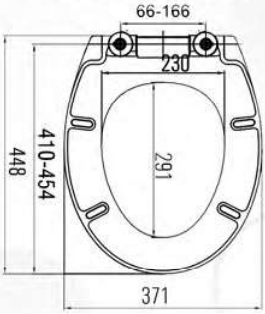

FAMILY SEATS

B/CODE: 9312343069868

FAMILY

The **TS510** Family Seat is an adult seat with a detachable Toilet Training Seat for young children. An in built buffer clip in the lid holds the Toilet Training Seat in place until released. If the Toilet Seat is no longer required, simply detach by clicking it out.

TS-510

SLOW CLOSE

Carton
5
Quantity

TOP OR BOTTOM FIXING HINGES

FAMILY 2

The **TS-8400FS** Family Seat assists with Toilet Training for young Children. An in built magnet in the lid holds the Toilet Training Seat in place until released.