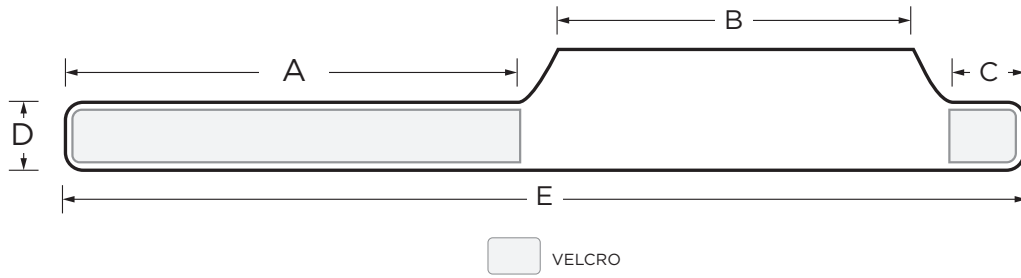

PREGNANCY BELTS

Narrow Pregnancy

	A	B	C	D	E
BNP741	42	32	18	9.5	101
BNP742	50	36	18	9.5	111
BNP743	54	39	18	9.5	121
BNP744	63	44	18	9.5	135

Measurements shown are in centimetres

Breathable version shown.

Elastic Pregnancy

	A	B	C	D	E
BEP741	18	39	18	9.5	103
BEP742	18	49	18	9.5	113
BEP743	18	59	18	9.5	120
BEP744	18	70	18	9.5	135

Measurements shown are in centimetres

Breathable version shown.