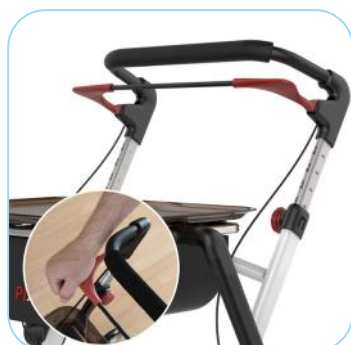

more than mobility

PIXEL

INDOOR ROLLATOR

EASY TO MANEUVER

Integrated rear wheels prevent the rollator gets stuck when passing through doorways, past furniture etc. and this prevents the interior from being scratched. With its 54 cm width and swivelling front wheels, it can easily turn and pass very narrow doors, for example kitchen or toilet doors in old apartments.

REHASENSE

Equipped with a unique locking system that makes it easy to lock or unlock the rollator when you want to fold or unfold it.

Wheels are equipped with soft, black PU tyres which provides excellent comfort and optimal grip on smooth surfaces/floors.

Design combined with very low weight and super soft wheels provides extremely good performance when climbing door steps etc.

You also get a practical open net bag for storing personal items such as mobile phone, TV remote control, medicines, glasses, keys etc.

The hand brake control bar with user friendly paddles can be easily adjusted and works smoothly in two ways. It can be easily operated with one hand.

The push handle is easy to adjust to the required height (86-97 cm) with 5 increments that are marked with numbers 1-5. It can be also done with one hand.